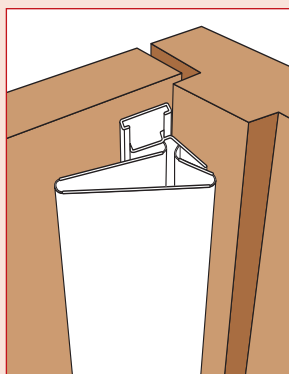

Kindagard® is a door hinge safety system that has been designed to prevent fingers being trapped in the gap between the door and the door frame when the door closes. When fitted, Kindagard® will cover the gap completely. Kindagard® is suitable for domestic or commercial use and will protect those fingers.

Avoid the worry that an accident can cause and expensive litigation.

If you run a business you need to protect everyone from the dangers of trapped fingers, particularly in high traffic pedestrian areas. Whilst there is no specific legislation at present, if your premises fall within the scope of the Health, Safety and Welfare Regulations, then you could be deemed negligent if reasonable safety precautions, such as fitting door hinge guards, has not been taken.

Attention to door safety prevents distress, or even disfigurement, from one of the most common accidents.

Don't take the risk when there is an effective, simple, quick and inexpensive solution available.

Fit Kindagard® today!

Ideal for any commercial environment.