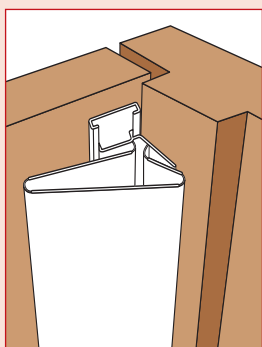

Kindagard® is a door hinge safety system that has been designed to prevent fingers being trapped in the gap between the door and the door frame when the door closes. When fitted, Kindagard® will cover the gap completely. Kindagard® is suitable for domestic or commercial use and will protect those fingers.

Protect children in your care!

If you are a parent or carer, you'll know just how much tiny hands like to explore every inch of the home. There is a simple, effective, low cost, and quick way to eliminate the danger posed by closing doors. Fit Kindagard and protect those little fingers!

The Royal Society for the Prevention of Accidents (RoSPA) recommends the provision of hinge protectors in indoor play areas as a finger safety measure. Care homes, NHS properties and similar premises also benefit from taking finger-trapping accident prevention measures.

BS7036 Part 4: Item 7.1 recommends "the use of a finger protection device that either fills the finger trap or minimises the gap so as not to create a finger trap". Attention to door safety prevents distress, or even disfigurement, from one of the most common accidents.

Kindagard® is suitable for domestic or commercial use.

KINDAGARD® FEATURES:

- Easy to install, no specialist tools or equipment required
- Slim-line design - once fitted it is hardly noticeable
- Supplied with a high performance self-adhesive tape
- Easy to clean and requires no maintenance
- Supplied in 1.95m lengths - suitable for most standard UK doors
- Suitable for areas of heavy pedestrian traffic
- Fits on left and right hand opening doors
- Can improve the acoustic and draft sealing performance of the door set
- Kindagard® has been manufactured in accordance with ISO9001:2000 accreditation FM10371

PRODUCT	COLOUR	QUANTITY
K5 - W2 2 Part	White	5
K5 - B2 2 Part	Brown	5
K5 - W3 3 Part	White	5
K5 - B3 3 Part	Brown	5
K10 - W2 2 Part	White	10
K10 - B2 2 Part	Brown	10